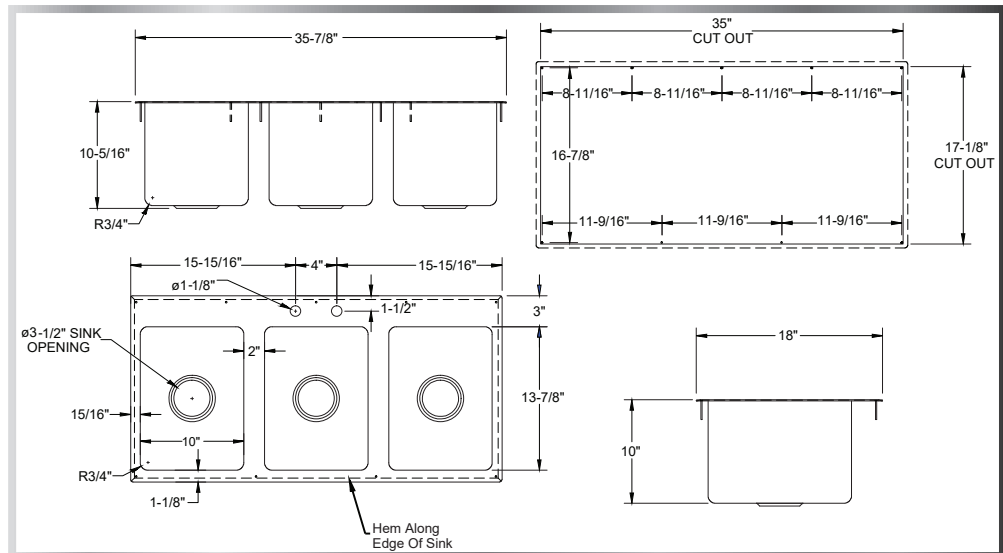

3-BOWL DROP-IN SINK

SINK BOWLS - DROP-IN

MATERIALS

- Stainless Steel; Fabricated

FEATURES

- 4" On-Center Deck-Mounted Faucet Holes
- 3-1/2" Drain Opening With Drain Basket Included
- Safety Hem Along Sink Edges

Include a New 4" OC Faucet With Your Order!
(See Page 87)

MODEL NUMBER	BOWL SIZE L X W X H	LENGTH	WIDTH
DI-3-101410	10" x 14" x 10"	35-7/8"	18"
DI-3-162012	16" x 20" x 12"	54"	24"