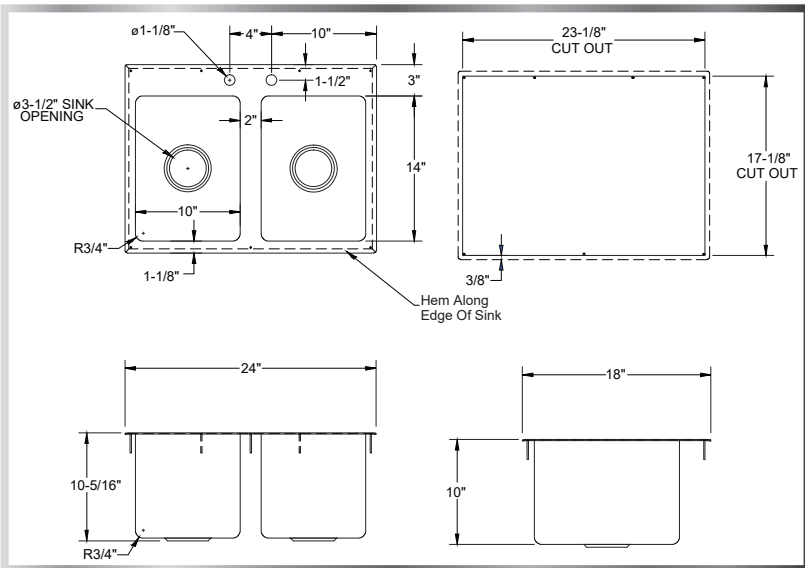

2-BOWL DROP-IN SINK

SINK BOWLS - DROP-IN

MATERIALS

- Stainless Steel; Fabricated

Include a New 4" OC Faucet With Your Order!
(See Page 87)

FEATURES

- 4" On-Center Deck-Mounted Faucet Holes
- 3-1/2" Drain Opening With Drain Basket Included
- Safety Hem Along Sink Edges

MODEL NUMBER	BOWL SIZE L X W X H	LENGTH	WIDTH
DI-2-101410	10" x 14" x 10"	24"	18"
DI-2-141612	14" x 16" x 12"	33"	22"
DI-2-201612	20" x 16" x 12"	45"	22"