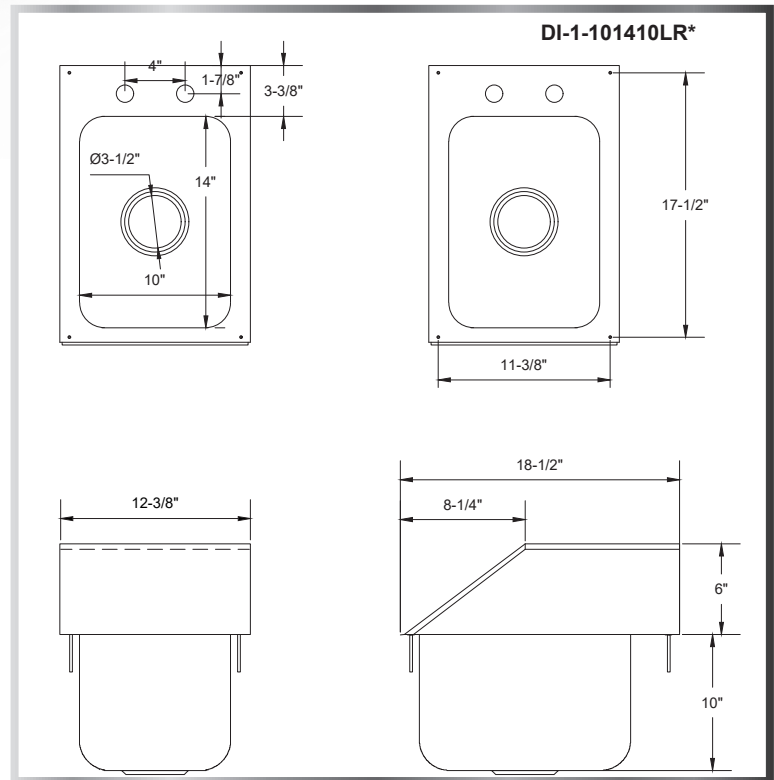

1-BOWL DROP-IN SINK

SINK BOWLS - DROP-IN

DI-1-101405LR Pictured

MATERIALS

- Stainless Steel; Fabricated

FEATURES

- 4" On-Center Deck-Mounted Faucet Holes
- 3-1/2" Drain Opening With Drain Basket Included
- Safety Hem Along Sink Edges
- * Has Side and Backsplashes

Include a New 4" OC Faucet With Your Order!
(See Page 83)

MODEL NUMBER	BOWL SIZE L X W X H	LENGTH	WIDTH
DI-1-101405LR*	10" x 14" x 5"	12-3/8"	18-1/2"
DI-1-101410LR*	10" x 14" x 10"	12-1/2"	18-1/2"
DI-1-101410	10" x 14" x 10"	12-1/4"	18"
DI-1-201608	20" x 16" x 8"	23-5/8"	21-5/8"
DI-1-201612	20" x 16" x 12"	23-5/8"	21-5/8"
DI-1-282012	28" x 20" x 12"	31-5/8"	25-5/8"