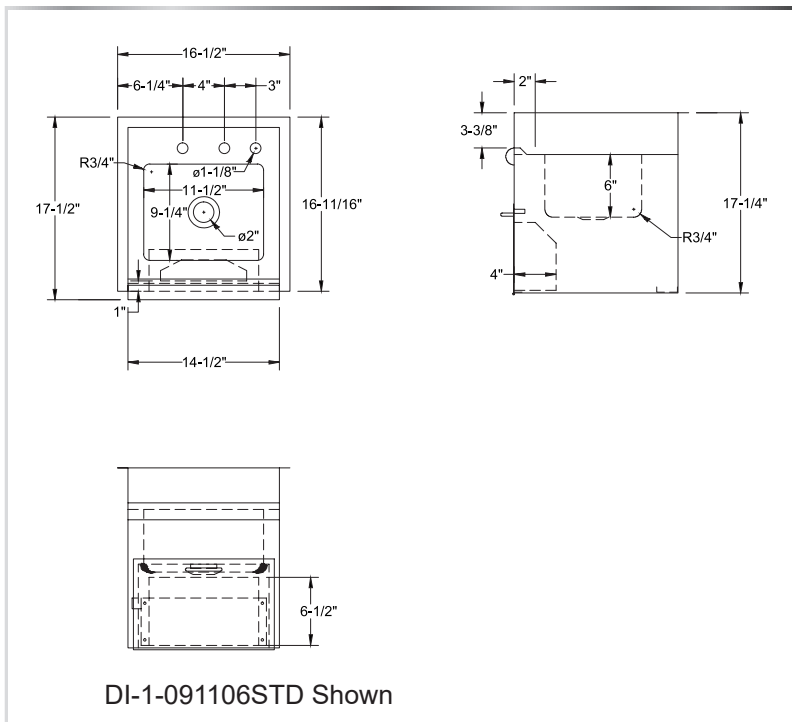

1-BOWL DROP-IN SINK

SINK BOWLS - DROP-IN

MATERIALS

- 18 Gauge 304 Stainless Steel; Fabricated

FEATURES

- 4" On-Center Deck-Mounted Faucet Holes
- 2" Drain Opening With Drain Basket Included
- Side and Backsplashes
- Includes Towel Dispenser (* Also Includes Soap Dispenser)

Include a New 4" OC Faucet With Your Order!
(See Page 87)

MODEL NUMBER	BOWL SIZE L X W X H	LENGTH	WIDTH
DI-1-091106STD*	11-1/2" x 9-1/4" x 6"	16-1/2"	17-1/2"
DI-1-091106TD	11-1/2" x 9-1/4" x 6"	16-1/2"	17-1/2"