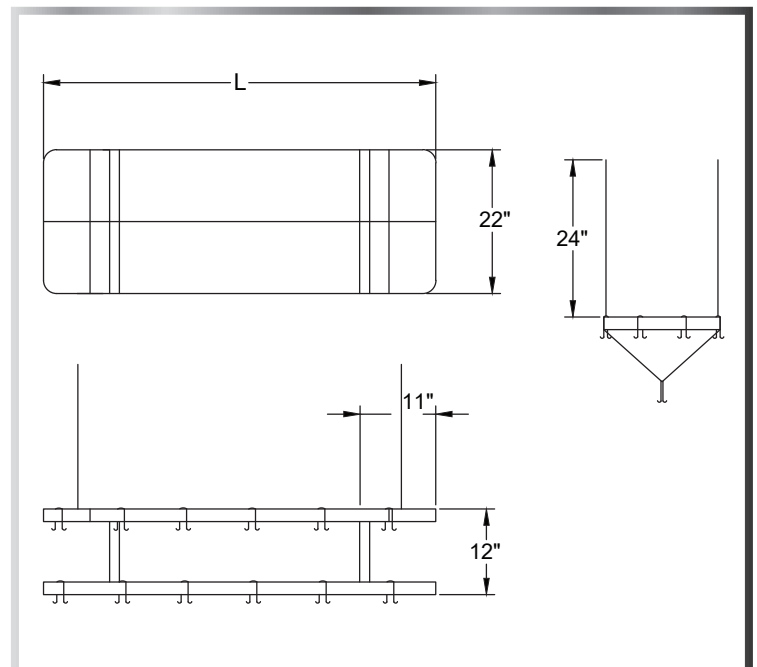

CEILING MOUNTED POT RACK

POT RACKS

MATERIALS

- 304 Stainless Steel 2" x 1/4" Flat Bar
- 24" Stainless Steel Hanging Chains

FEATURES

- Triple Bar Design
- Includes Double Prong Stainless Steel Hooks
- All Units Shipped Knocked Down (Easy Assembly)

MODEL NUMBER	LENGTH	WIDTH	NUMBER OF HOOKS
CMPR-36	36"	22"	12
CMPR-48	48"	22"	12
CMPR-60	60"	22"	18
CMPR-72	72"	22"	18
CMPR-96	96"	22"	18