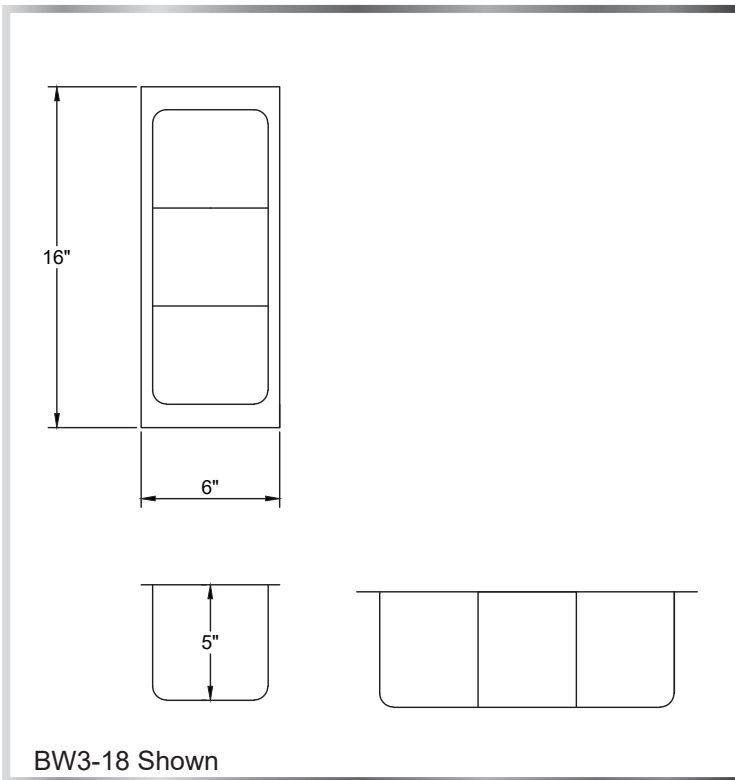

BOTTLE WELLS

UNDERBAR - BOTTLE WELLS

FEATURES

- Fits 18" Or 21" Ice Bins
- BW3 Fits 3 Bottles
- BW4 Fits 4 Bottles

MODEL NUMBER	LENGTH	WIDTH
BW3-18	6"	16"
BW4-21	6"	19"