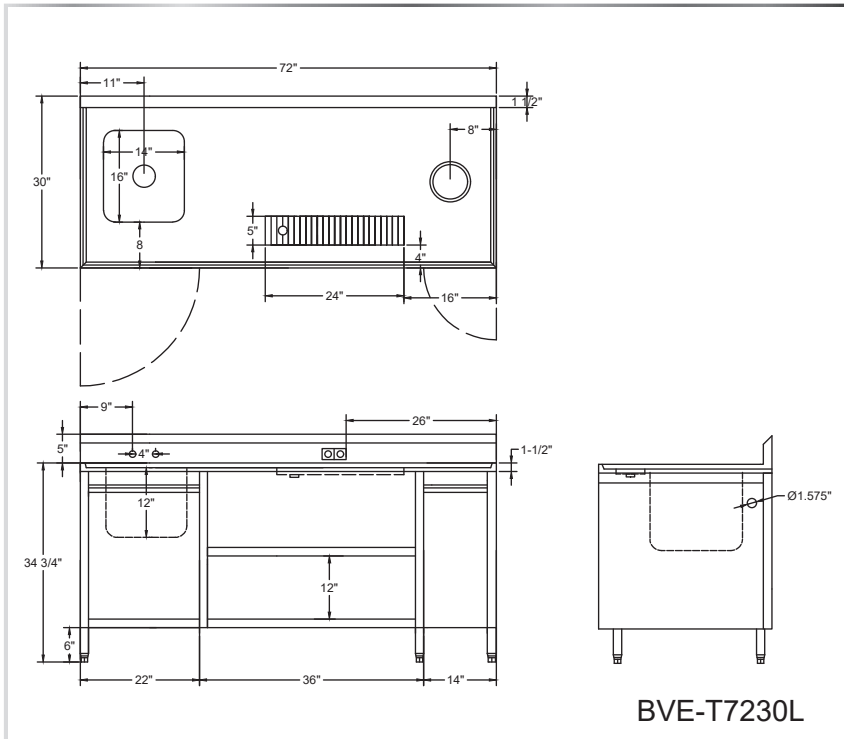

BEVERAGE TABLE

TABLE/COUNTER

MATERIALS

- 14 gauge 304 stainless steel top with marine edge, 18 gauge 304 base
- 6" stainless steel legs and bullet feet

FEATURES

- 14" L x 16" W x 12" Deep Sink Bowl
- Urn Trough
- (2) adjustable shelf
- (2) hinged door
- 5" riser backsplash with standard electric outlet
- (1) set of splash mount faucet holes with 4" centers
- Trash Receptacle Cabinet. Accommodates Slim Jim Trash Can 11" x 22" x 25" (Trash can not included)

To Add Casters...See Page 138

MODEL NUMBER	SINK	LENGTH	WIDTH	URN TROUGH
BEV-T6030L	ON LEFT	60"	30"	TP-18
BEV-T6030R	ON RIGHT	60"	30"	TP-18
BEV-T7230L	ON LEFT	72"	30"	TP-24
BEV-T7230R	ON RIGHT	72"	30"	TP-24