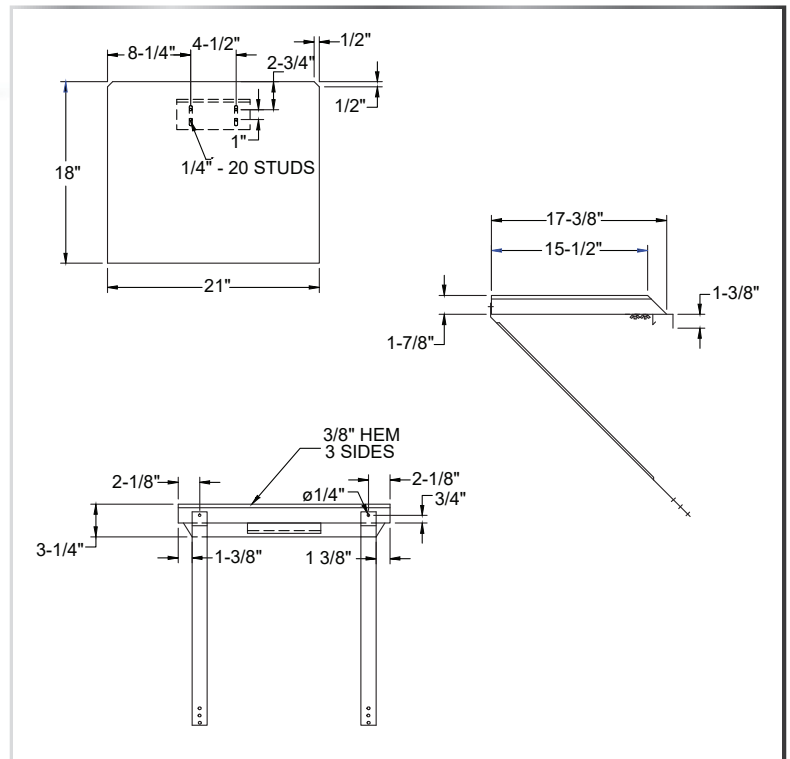

BUDGET SINK DETACHABLE DRAINBOARD

NON-NSF SINKS - ACCESSORIES

MATERIALS

- 18 Gauge 430 Series Stainless Steel; Fabricated

FEATURES

- Mounts Onto Side of Any NBR Budget Sink
- Screws Included to Mount Drainboard on Sink Legs
- Easy to Attach and Detach

MODEL NUMBER	LENGTH	WIDTH
BDD-1818	18"	18"
BDD-1821	18"	21"
BDD-2424	24"	24"