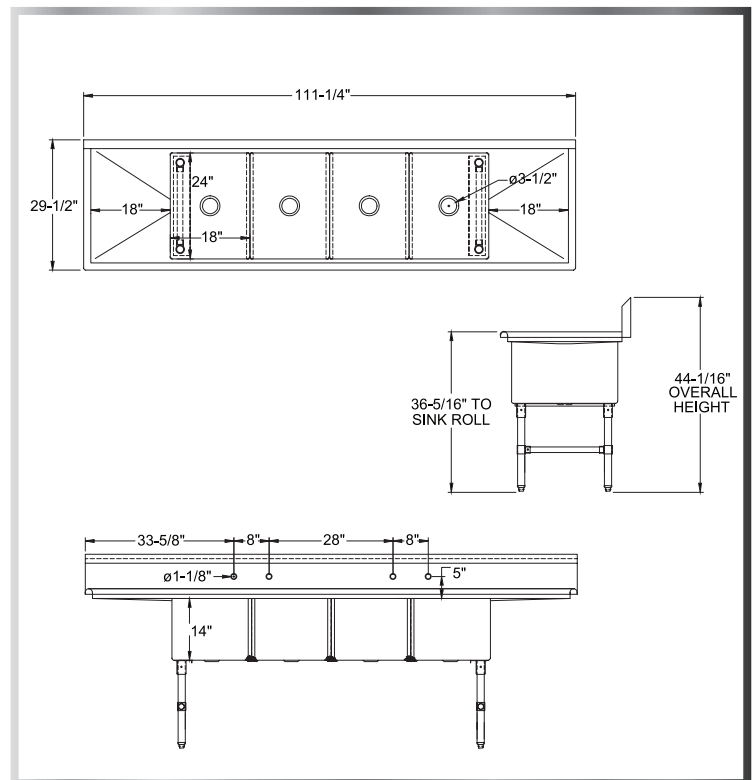

PREMIUM 4-BOWL 2-DRAINBOARD SINK

SINKS - 4 BOWLS

MATERIALS

- 16 Gauge 304 Stainless Steel; Fabricated
- Stainless Steel Legs, Gussets, Cross-Bracing, and Bullet Feet

FEATURES

- 10"H Backsplash with 2" Return to Wall
- Two Sets of 8" On-Center Wall-Mounted Faucet Holes
- 3-½" Die-Stamped Drain Opening With Drain Baskets Included
- Two Drainboards (1 on Each Side)
- Cross-Bracing for Reinforced Support
- Adjustable Bullet Feet

Include a Faucet, Waste Drain, and More With Your Order!
(See Pages 85-92)

MODEL NUMBER	BOWL SIZE L X W X H	LENGTH	WIDTH	DRAIN-BOARD SIZE
4SS-182414LR18*	18" x 24" x 14"	111-¼"	29-½"	18"