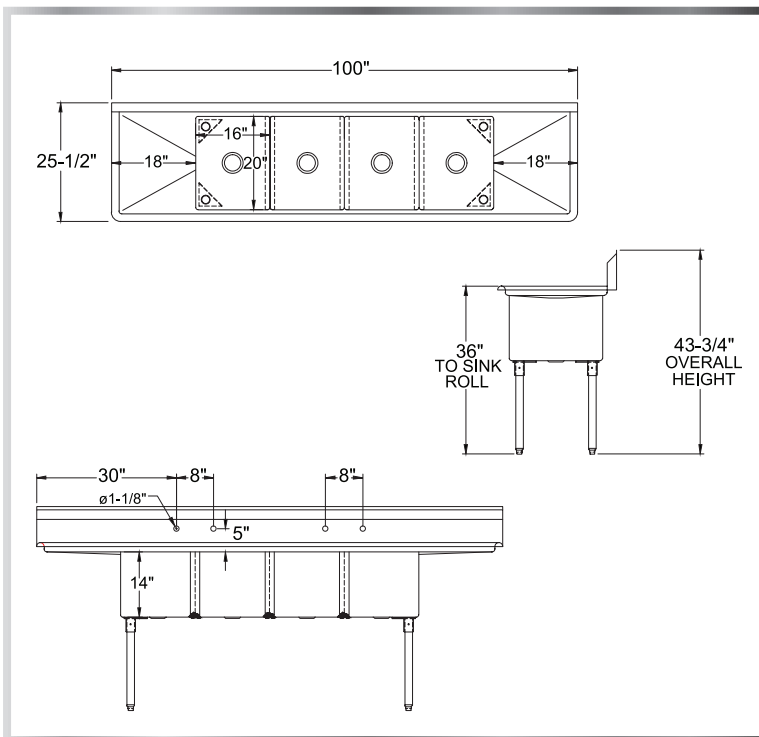

ECONOMY 4-BOWL 2-DRAINBOARD SINK

SINKS - 4 BOWLS

MATERIALS

- 18 Gauge 304 Stainless Steel; Fabricated
- Galvanized Legs and Gussets
- Plastic Bullet Feet

FEATURES

- 10"H Backsplash with 2" Return to Wall
- 8" On-Center Wall-Mounted Faucet Holes (* Has 2 Sets)
- 3-1/2" Die-Stamped Drain Opening With Drain Baskets Included
- Two Drainboards (1 on Each Side)
- Adjustable Bullet Feet

Include a Faucet, Waste Drain, and More
With Your Order!
(See Pages 85-92)

MODEL NUMBER	BOWL SIZE L X W X H	LENGTH	WIDTH	DRAIN-BOARD SIZE
4SG-162014LR18*	16" x 20" x 14"	100"	25-1/2"	18"