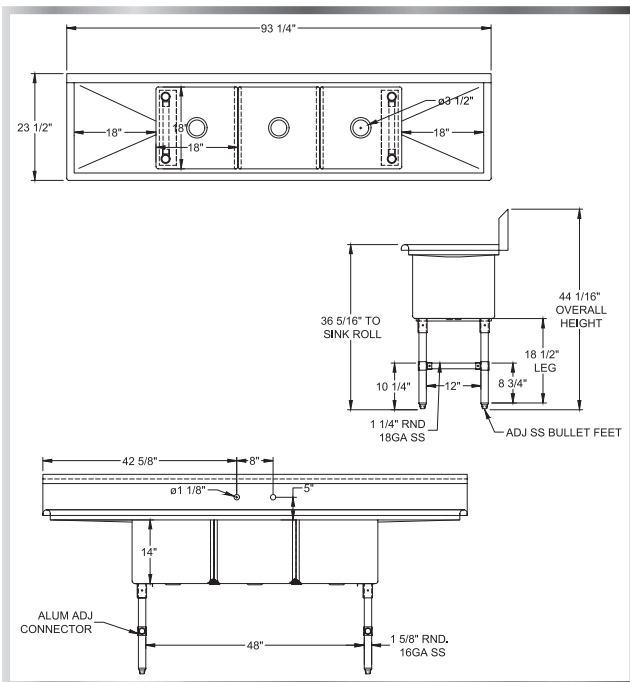

## SINKS - 3 BOWLS

### MATERIALS

- 16 Gauge 304 Stainless Steel; Fabricated
- Stainless Steel Legs, Gussets, Cross-Bracing, and Bullet Feet

### FEATURES

- 10"H Backsplash with 2" Return to Wall
- 8" On-Center Wall-Mounted Faucet Holes (\* Has 2 Sets)
- 3-1/2" Die-Stamped Drain Opening With Drain Baskets Included
- Two Drainboards (1 on Each Side)
- Cross-Bracing for Reinforced Support
- Adjustable Bullet Feet

Include a Faucet, Waste Drain, and More With Your Order!  
(See Pages 85-92)

MODEL NUMBER	BOWL SIZE L X W X H	LENGTH	WIDTH	DRAIN-BOARD SIZE
3SS-143114LR18	14" x 31" x 14"	81-1/4"	36-1/2"	18"
3SS-162014LR18	16" x 20" x 14"	87-1/4"	25-1/2"	18"
3SS-162014LR24	16" x 20" x 14"	99-1/4"	25-1/2"	24"
3SS-162014LR36	16" x 20" x 14"	123-1/4"	25-1/2"	36"
3SS-181814LR18	18" x 18" x 14"	93-1/4"	23-1/2"	18"
3SS-182414LR18	18" x 24" x 14"	93-1/4"	29-1/2"	18"
3SS-182414LR24	18" x 24" x 14"	105-1/4"	29-1/2"	24"
3SS-203014LR20	20" x 30" x 14"	103-1/4"	35-1/2"	20"
3SS-203014LR24	20" x 30" x 14"	111-1/4"	35-1/2"	24"
3SS-203014LR30	20" x 30" x 14"	123-1/4"	35-1/2"	30"
3SS-242414LR24*	24" x 24" x 14"	123-1/4"	29-1/2"	24"