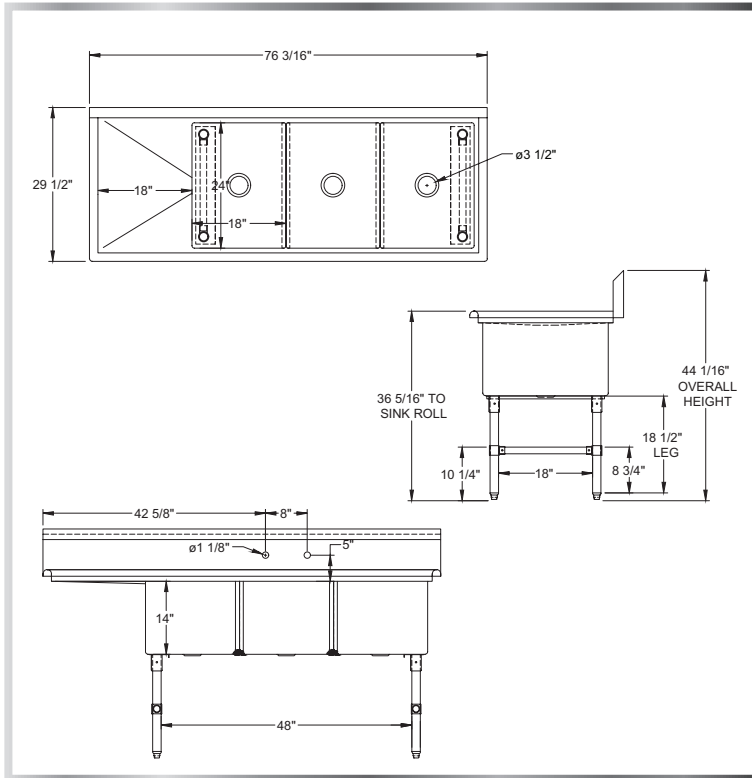

PREMIUM 3-BOWL 1-DRAINBOARD SINK (LEFT)

SINKS - 3 BOWLS

MATERIALS

- 16 Gauge 304 Stainless Steel; Fabricated
- Stainless Steel Legs, Gussets, Cross-Bracing, and Bullet Feet

FEATURES

- 10"H Backsplash with 2" Return to Wall
- 8" On-Center Wall-Mounted Faucet Holes (* Has 2 Sets)
- 3-1/2" Die-Stamped Drain Opening With Drain Baskets Included
- One Drainboard (Left Side)
- Cross-Bracing for Reinforced Support
- Adjustable Bullet Feet

Include a Faucet, Waste Drain, and More
With Your Order!
(See Pages 85-92)

MODEL NUMBER	BOWL SIZE L X W X H	LENGTH	WIDTH	DRAIN-BOARD SIZE
3SS-162014L18	16" x 20" x 14"	70-3/16"	25-1/2"	18"
3SS-181814L18	18" x 18" x 14"	76-3/16"	23-1/2"	18"
3SS-182414L18	18" x 24" x 14"	76-3/16"	29-1/2"	18"
3SS-203014L18	20" x 30" x 14"	82-3/16"	35-1/2"	18"
3SS-242414L18*	24" x 24" x 14"	94-3/16"	29-1/2"	18"
3SS-242414L24*	24" x 24" x 14"	100-3/16"	29-1/2"	24"