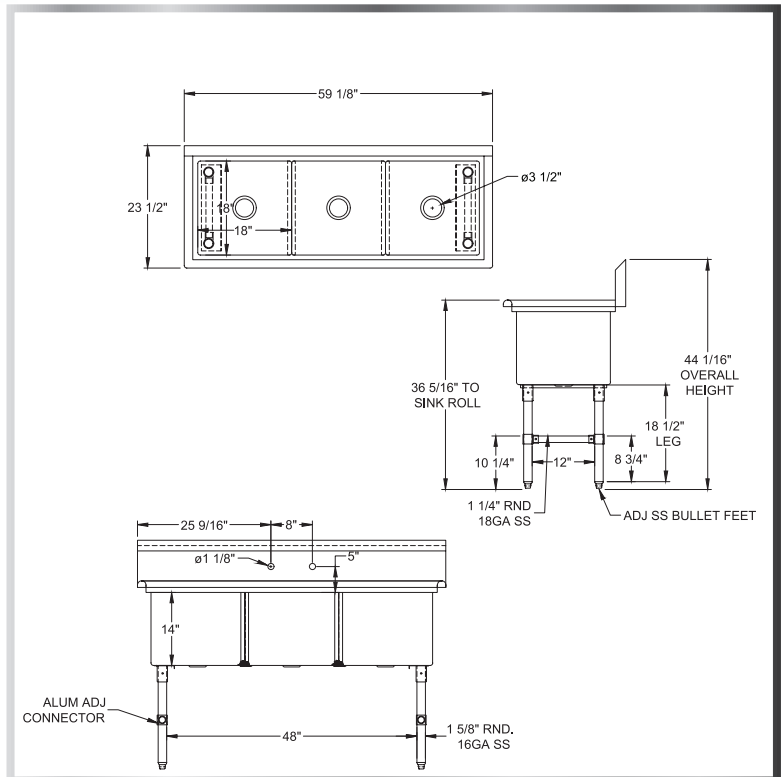

## SINKS - 3 BOWLS

## MATERIALS

- 16 Gauge 304 Stainless Steel; Fabricated
- Stainless Steel Legs, Gussets, Cross-Bracing, and Bullet Feet

## FEATURES

- 10"H Backsplash with 2" Return to Wall
- 8" On-Center Wall-Mounted Faucet Holes (\* Has 2 Sets)
- 3-1/2" Die-Stamped Drain Opening With Drain Baskets Included
- Cross-Bracing for Reinforced Support
- Adjustable Bullet Feet

Include a Faucet, Waste Drain, and More With Your Order!  
(See Pages 85-92)

MODEL NUMBER	BOWL SIZE L X W X H	LENGTH	WIDTH
3SS-162014	16" x 20" x 14"	53-1/8"	25-1/2"
3SS-181814	18" x 18" x 14"	59-1/8"	23-1/2"
3SS-182414	18" x 24" x 14"	59-1/8"	29-1/2"
3SS-203014	20" x 30" x 14"	65-1/8"	35-1/2"
3SS-242414*	24" x 24" x 14"	77-1/8"	29-1/2"