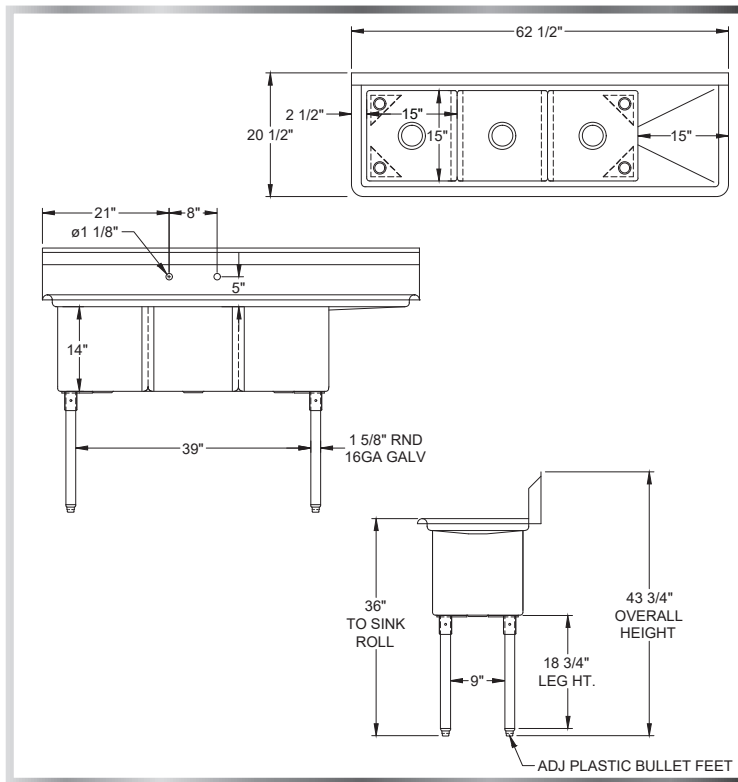

ECONOMY 3-BOWL 1-DRAINBOARD SINK (RIGHT)

SINKS - 3 BOWLS

MATERIALS

- 18 Gauge 304 Stainless Steel; Fabricated
- Galvanized Legs and Gussets
- Plastic Bullet Feet

FEATURES

- 10"H Backsplash with 2" Return to Wall
- 8" On-Center Wall-Mounted Faucet Holes (* Has 2 Sets)
- 3-1/2" Die-Stamped Drain Opening With Drain Baskets Included
- One Drainboard (Right Side)
- Adjustable Bullet Feet

Include a Faucet, Waste Drain, and More
With Your Order!
(See Pages 85-92)

MODEL NUMBER	BOWL SIZE L X W X H	LENGTH	WIDTH	DRAINBOARD SIZE
3SG-101410R15	10" x 14" x 10"	47-1/2"	19-1/2"	15"
3SG-151514R15	15" x 15" x 14"	62-1/2"	20-1/2"	15"
3SG-151514R24	15" x 15" x 14"	71-1/2"	20-1/2"	24"
3SG-162012R18	16" x 20" x 12"	68-1/2"	25-1/2"	18"
3SG-181812R18	18" x 18" x 12"	74-1/2"	23-1/2"	18"
3SG-182414R24	18" x 24" x 14"	80-1/2"	29-1/2"	24"
3SG-242414R24*	24" x 24" x 14"	98-1/2"	29-1/2"	24"