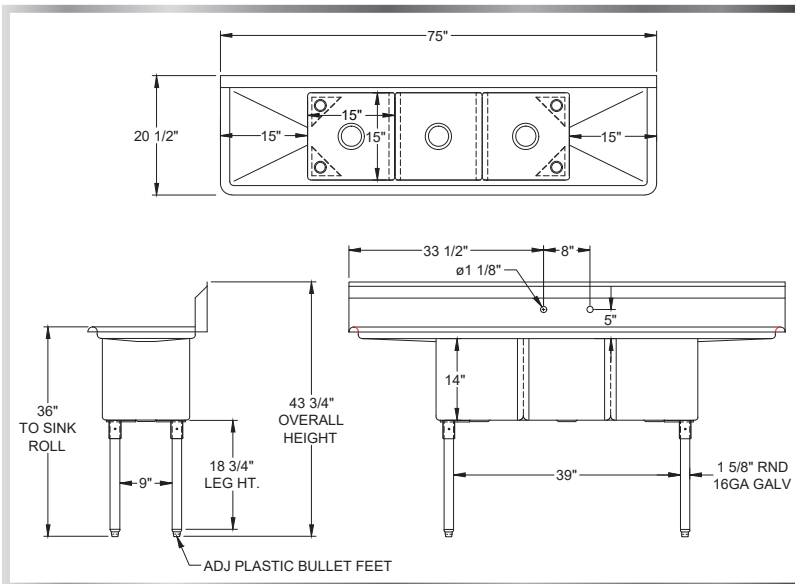

ECONOMY 3-BOWL 2-DRAINBOARD SINK

SINKS - 3 BOWLS

MATERIALS

- 18 Gauge 304 Stainless Steel; Fabricated
- Galvanized Legs and Gussets
- Plastic Bullet Feet

FEATURES

- 10"H Backsplash with 2" Return to Wall
- 8" On-Center Wall-Mounted Faucet Holes (* Has 2 Sets)
- 3-1/2" Die-Stamped Drain Opening With Drain Baskets Included
- Two Drainboards (1 on Each Side)
- Adjustable Bullet Feet

MODEL NUMBER	BOWL SIZE L X W X H	LENGTH	WIDTH	DRAINBOARD SIZE
3SG-101410LR15	10" x 14" x 10"	60"	19-1/2"	15"
3SG-122012LR12	12" x 20" x 12"	60"	25-1/2"	12"
3SG-141612LR12	14" x 16" x 12"	66"	21-1/2"	12"
3SG-151514LR15	15" x 15" x 14"	75"	20-1/2"	15"
3SG-162012LR18	16" x 20" x 12"	84"	25-1/2"	18"
3SG-162014LR18	16" x 20" x 14"	84"	25-1/2"	18"
3SG-181812LR18	18" x 18" x 12"	90"	23-1/2"	18"
3SG-181814LR18	18" x 18" x 14"	90"	23-1/2"	18"
3SG-181814LR24	18" x 18" x 14"	102"	23-1/2"	24"
3SG-182414LR18	18" x 24" x 14"	90"	29-1/2"	18"
3SG-182414LR24	18" x 24" x 14"	102"	29-1/2"	24"
3SG-202012LR18	20" x 20" x 12"	96"	25-1/2"	18"
3SG-202014LR24	20" x 20" x 14"	108"	25-1/2"	24"
3SG-203012LR20	20" x 30" x 12"	100"	35-1/2"	20"
3SG-203014LR24	20" x 30" x 14"	108"	35-1/2"	24"
3SG-242414LR24*	24" x 24" x 14"	120"	29-1/2"	24"