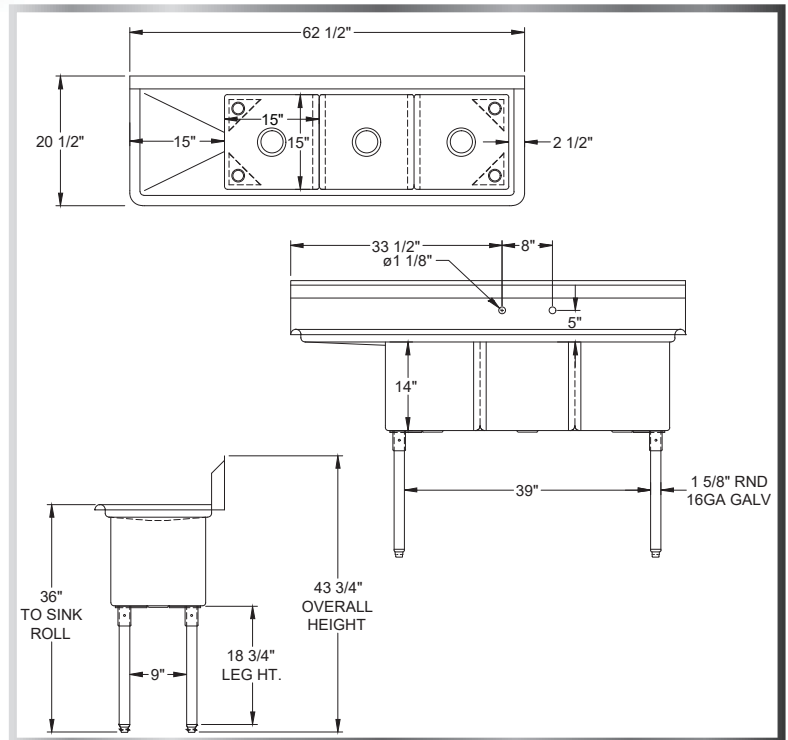

ECONOMY 3-BOWL 1-DRAINBOARD SINK (LEFT)

SINKS - 3 BOWLS

MATERIALS

- 18 Gauge 304 Stainless Steel; Fabricated
- Galvanized Legs and Gussets
- Plastic Bullet Feet

FEATURES

- 10"H Backsplash with 2" Return to Wall
- 8" On-Center Wall-Mounted Faucet Holes (* Has 2 Sets)
- 3-½" Die-Stamped Drain Opening With Drain Baskets Included
- One Drainboard (Left Side)
- Adjustable Bullet Feet

Include a Faucet, Waste Drain, and More
With Your Order!
(See Pages 85-92)

MODEL NUMBER	BOWL SIZE L X W X H	LENGTH	WIDTH	DRAIN-BOARD SIZE
3SG-101410L15	10" x 14" x 10"	47-½"	19-½"	15"
3SG-151514L15	15" x 15" x 14"	62-½"	20-½"	15"
3SG-162012L18	16" x 20" x 12"	68-½"	25-½"	18"
3SG-181812L18	18" x 18" x 12"	74-½"	23-½"	18"
3SG-182414L24	18" x 24" x 14"	80-½"	29-½"	24"
3SG-242414L24*	24" x 24" x 14"	98-½"	29-½"	24"