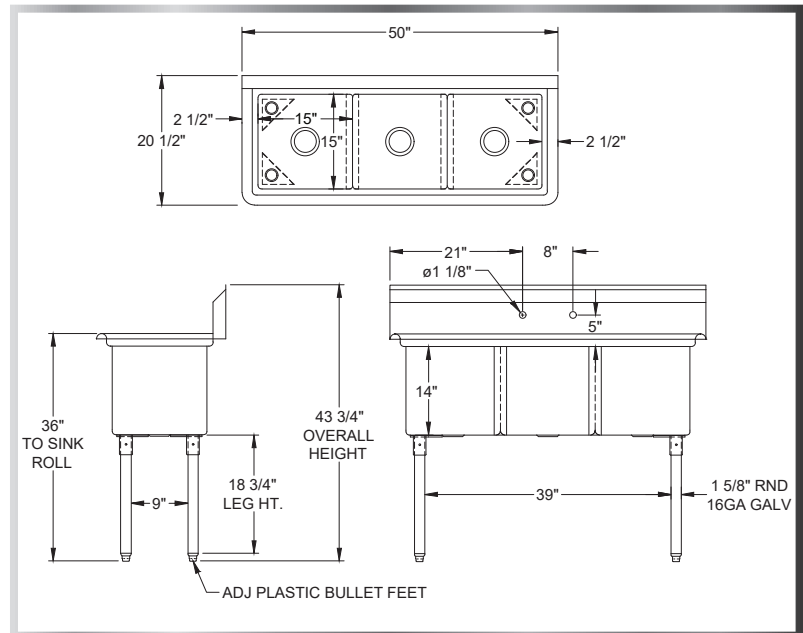

ECONOMY 3-BOWL SINK

SINKS - 3 BOWLS

MATERIALS

- 18 Gauge 304 Stainless Steel; Fabricated
- Galvanized Legs and Gussets
- Plastic Bullet Feet

FEATURES

- 10"H Backsplash with 2" Return to Wall
- 8" On-Center Wall-Mounted Faucet Holes (* Has 2 Sets)
- 3-1/2" Die-Stamped Drain Opening With Drain Baskets Included
- Adjustable Bullet Feet

Include a Faucet, Waste Drain, and More With Your Order!
(See Pages 85-92)

MODEL NUMBER	BOWL SIZE L X W X H	LENGTH	WIDTH
3SG-101410	10" x 14" x 10"	35"	19-1/2"
3SG-151514	15" x 15" x 14"	50"	20-1/2"
3SG-162012	16" x 20" x 12"	53"	25-1/2"
3SG-181812	18" x 18" x 12"	59"	23-1/2"
3SG-242414*	24" x 24" x 14"	77"	29-1/2"