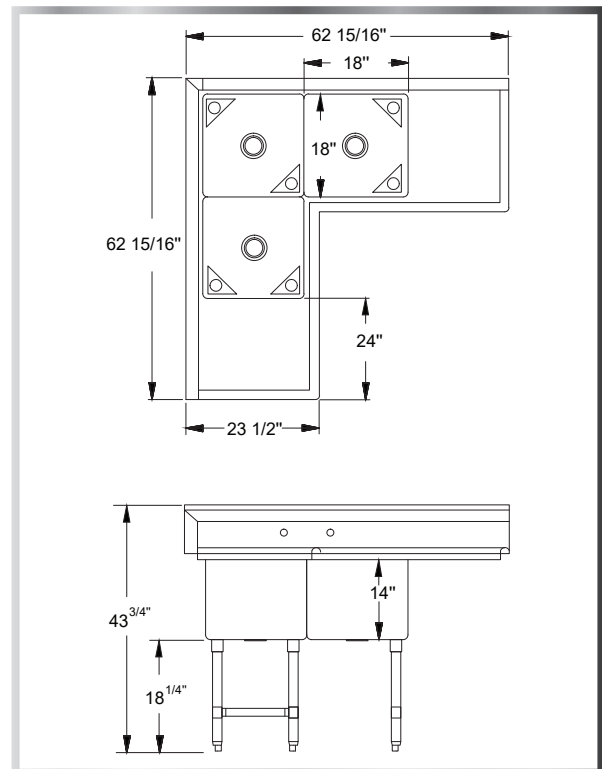

ECONOMY 3-BOWL 2-DRAINBOARD CORNER SINK

SINKS - CORNER

MATERIALS

- 18 Gauge 304 Stainless Steel; Fabricated
- Galvanized Legs and Gussets
- Plastic Bullet Feet

FEATURES

- 9"H Backsplash with 2" Return to Wall
- Two Sets of 8" On-Center Wall-Mounted Faucet Holes
- 3-1/2" Die-Stamped Drain Opening With Drain Baskets Included
- Two Drainboards (1 on Each Side)
- Covered Corners at 3/4" Radius
- Adjustable Bullet Feet

Include a Faucet, Waste Drain, and More
With Your Order!
(See Pages 85-92)

MODEL NUMBER	BOWL SIZE L X W X H	LENGTH	WIDTH	DRAINBOARD SIZE
3CSG-181814LR18	18" x 18" x 14"	56- ¹⁵ / ₁₆ "	23- ¹ / ₂ "	18"
3CSG-181814LR24	18" x 18" x 14"	62- ¹⁵ / ₁₆ "	23- ¹ / ₂ "	24"
3CSG-242414LR24	24" x 24" x 14"	74- ¹⁵ / ₁₆ "	29- ¹ / ₂ "	24"