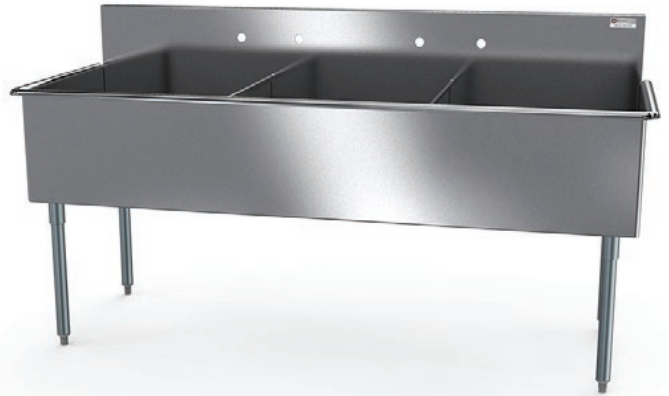

BUDGET 3-BOWL SINK

NON-NSF SINKS - 2 BOWLS

MATERIALS

- 18 Gauge 430 Series Stainless Steel; Fabricated
- Galvanized Legs
- Plastic Bullet Feet

FEATURES

- 8"H Backsplash with 2" Return to Wall
- Two Sets of 8" On-Center Wall-Mounted Faucet Holes
- 3-1/2" Die-Stamped Drain Opening With Drain Baskets Included
- Adjustable Bullet Feet

Include a Faucet and Detachable Drainboard With Your Order!
(See Pages 84-87)

MODEL NUMBER	BOWL SIZE L X W X H	LENGTH	WIDTH
3BSG-1221	12" x 21" x 12"	39"	24-1/2"
3BSG-1818	18" x 18" x 12"	57"	21-1/2"
3BSG-1821	18" x 21" x 12"	57"	24-1/2"
3BSG-2424*	24" x 24" x 12"	75"	27-1/2"