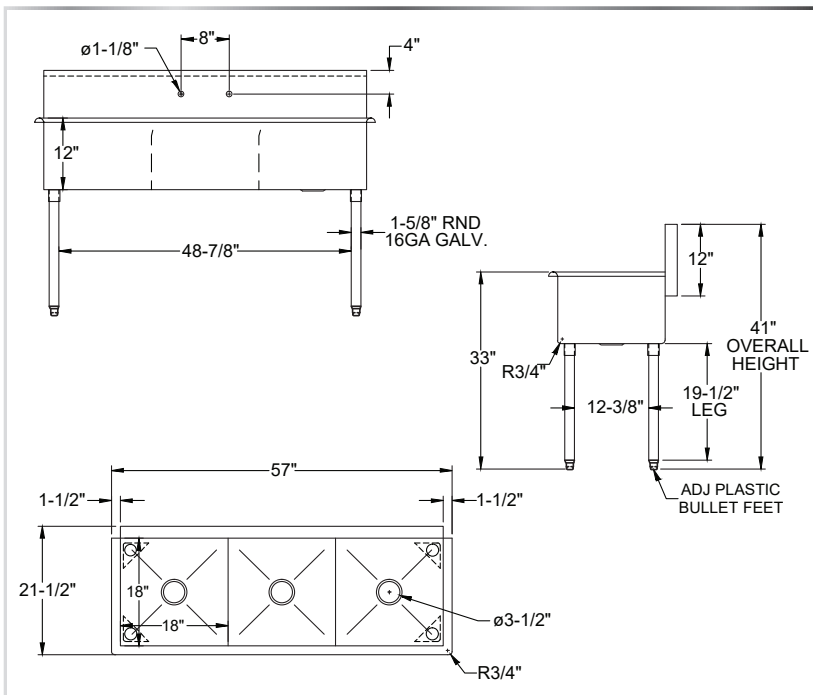

BUDGET 3-BOWL SINK

NON-NSF SINKS - 2 BOWLS

MATERIALS

- 18 Gauge 430 Series Stainless Steel; Fabricated
- Galvanized Legs
- Plastic Bullet Feet

FEATURES

- 8"H Backsplash with 2" Return to Wall
- Two Sets of 8" On-Center Wall-Mounted Faucet Holes
- 3-1/2" Die-Stamped Drain Opening With Drain Baskets Included
- Adjustable Bullet Feet

Include a Faucet and Detachable Drainboard With Your Order!
(See Pages 84-87)

MODEL NUMBER	BOWL SIZE L X W X H	LENGTH	WIDTH
3BSG-1221	12" x 21" x 12"	39"	24-1/2"
3BSG-1818	18" x 18" x 12"	57"	21-1/2"
3BSG-1821	18" x 21" x 12"	57"	24-1/2"
3BSG-2424*	24" x 24" x 12"	75"	27-1/2"