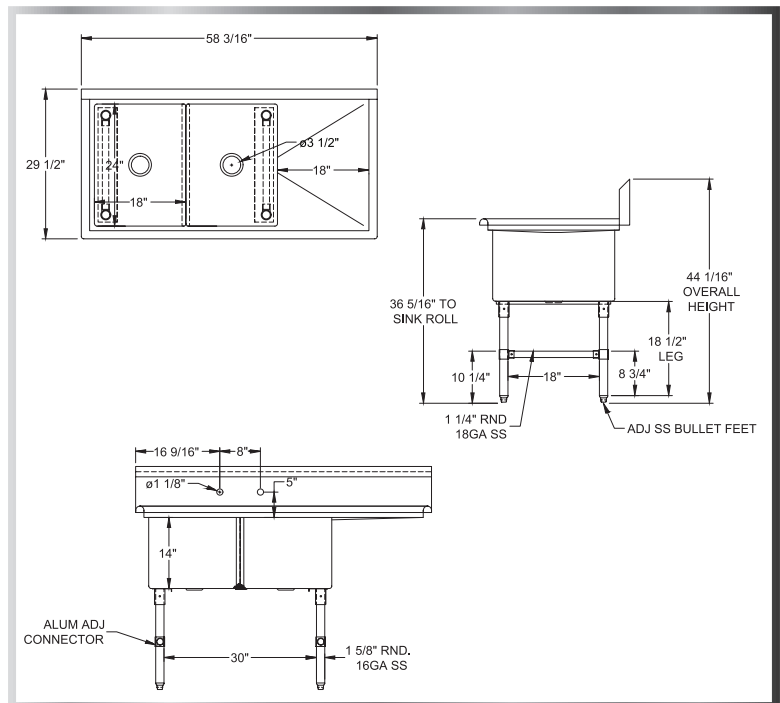

PREMIUM 2-BOWL 1-DRAINBOARD SINK (RIGHT)

SINKS - 2 BOWLS

MATERIALS

- 16 Gauge 304 Stainless Steel; Fabricated
- Stainless Steel Legs, Gussets, Cross-Bracing, and Bullet Feet

FEATURES

- 10"H Backsplash with 2" Return to Wall
- 8" On-Center Wall-Mounted Faucet Holes
- 3-1/2" Die-Stamped Drain Opening With Drain Baskets Included
- One Drainboard (Right Side)
- Cross-Bracing for Reinforced Support
- Adjustable Bullet Feet

Include a Faucet, Waste Drain, and More
With Your Order!
(See Pages 85-92)

MODEL NUMBER	BOWL SIZE L X W X H	LENGTH	WIDTH	DRAIN-BOARD SIZE
2SS-162014R18	16" x 20" x 14"	54- ³ / ₁₆ "	25- ¹ / ₂ "	18"
2SS-181814R18	18" x 18" x 14"	58- ³ / ₁₆ "	23- ¹ / ₂ "	18"
2SS-182414R18	18" x 24" x 14"	58- ³ / ₁₆ "	29- ¹ / ₂ "	18"
2SS-242414R24	24" x 24" x 14"	76- ³ / ₁₆ "	29- ¹ / ₂ "	24"