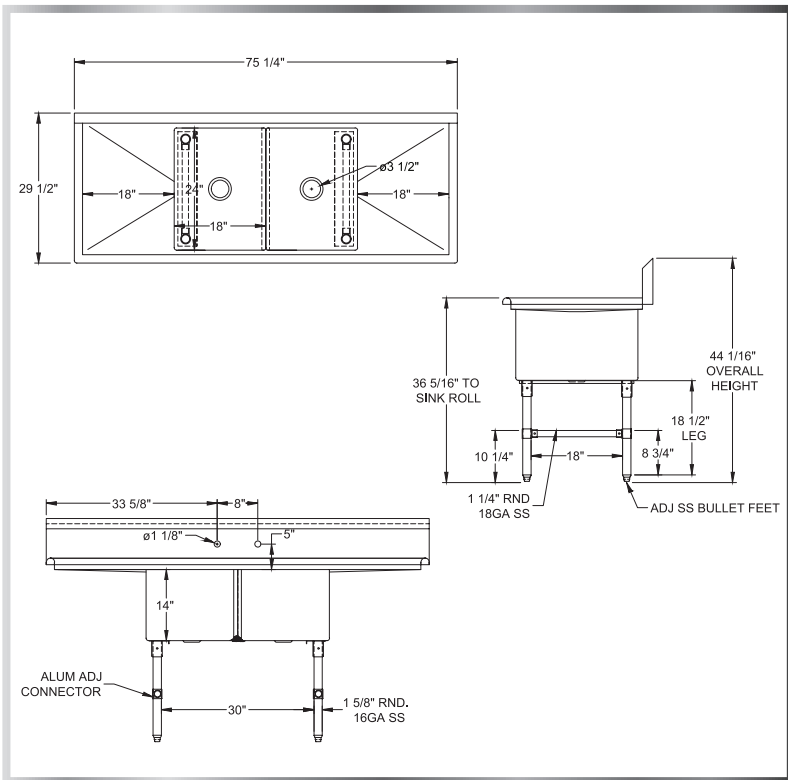

# PREMIUM 2-BOWL 2-DRAINBOARD SINK

SINKS - 2 BOWLS

## MATERIALS

- 16 Gauge 304 Stainless Steel; Fabricated
- Stainless Steel Legs, Gussets, Cross-Bracing, and Bullet Feet

## FEATURES

- 10"H Backsplash with 2" Return to Wall
- 8" On-Center Wall-Mounted Faucet Holes
- 3-1/2" Die-Stamped Drain Opening With Drain Baskets Included
- Two Drainboards (1 on Each Side)
- Cross-Bracing for Reinforced Support
- Adjustable Bullet Feet

Include a Faucet, Waste Drain, and More With Your Order!  
(See Pages 85-92)

MODEL NUMBER	BOWL SIZE L X W X H	LENGTH	WIDTH	DRAINBOARD SIZE
2SS-162014LR18	16" x 20" x 14"	71-1/4"	25-1/2"	18"
2SS-181814LR18	18" x 18" x 14"	75-1/4"	23-1/2"	18"
2SS-182414LR18	18" x 24" x 14"	75-1/4"	29-1/2"	18"
2SS-242414LR24	24" x 24" x 14"	99-1/4"	29-1/2"	24"