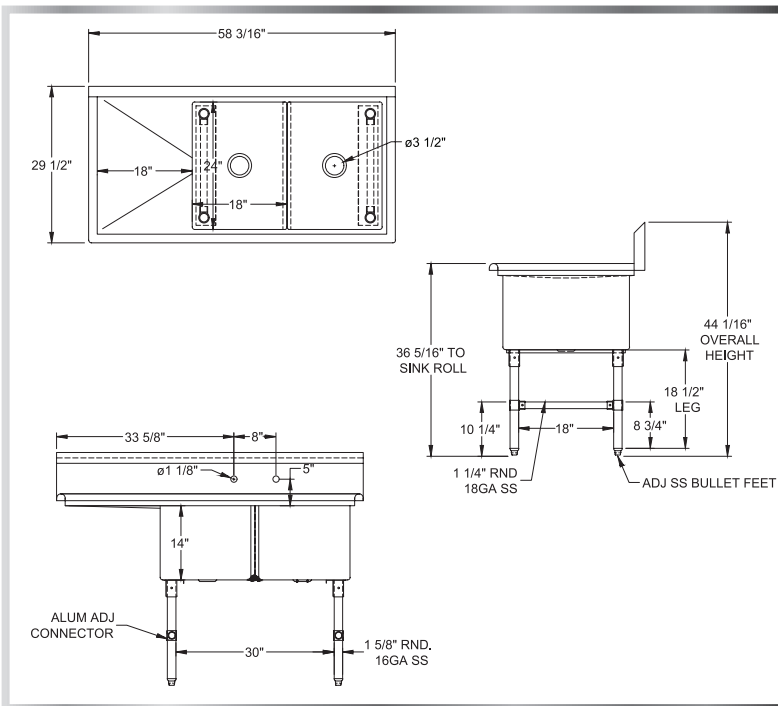

PREMIUM 2-BOWL 1-DRAINBOARD SINK (LEFT)

SINKS - 2 BOWLS

MATERIALS

- 16 Gauge 304 Stainless Steel; Fabricated
- Stainless Steel Legs, Gussets, Cross-Bracing, and Bullet Feet

FEATURES

- 10"H Backsplash with 2" Return to Wall
- 8" On-Center Wall-Mounted Faucet Holes
- 3-1/2" Die-Stamped Drain Opening With Drain Baskets Included
- One Drainboard (Left Side)
- Cross-Bracing for Reinforced Support
- Adjustable Bullet Feet

Include a Faucet, Waste Drain, and More With Your Order!
(See Pages 85-92)

MODEL NUMBER	BOWL SIZE L X W X H	LENGTH	WIDTH	DRAIN-BOARD SIZE
2SS-162014L18	16" x 20" x 14"	54- ³ / ₁₆ "	25- ¹ / ₂ "	18"
2SS-181814L18	18" x 18" x 14"	58- ³ / ₁₆ "	23- ¹ / ₂ "	18"
2SS-182414L18	18" x 24" x 14"	58- ³ / ₁₆ "	29- ¹ / ₂ "	18"
2SS-242414L24	24" x 24" x 14"	76- ³ / ₁₆ "	29- ¹ / ₂ "	24"