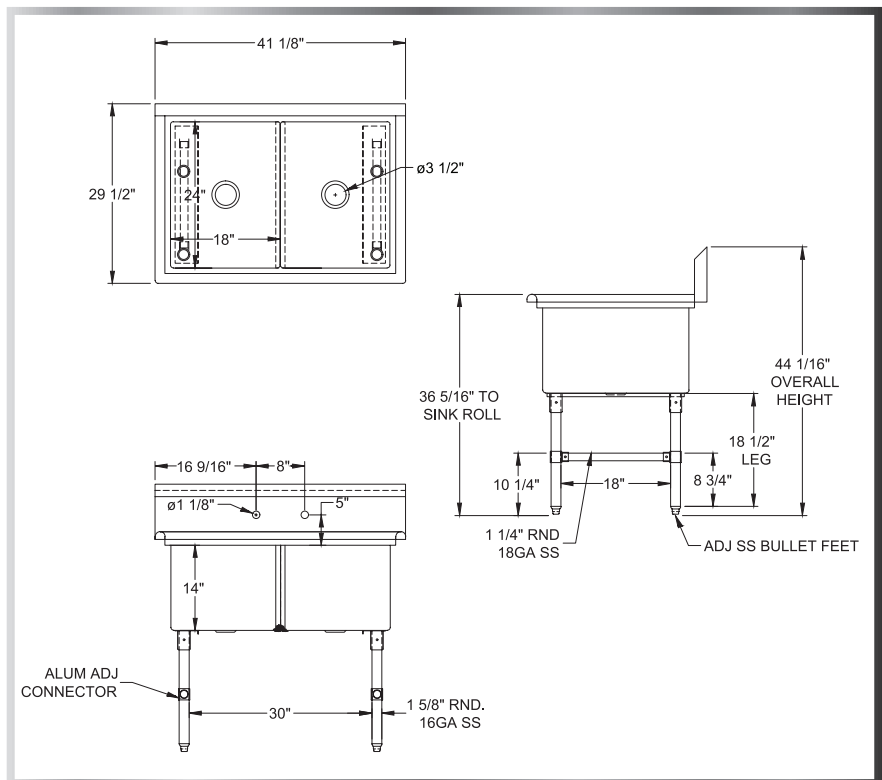

PREMIUM 2-BOWL SINK

SINKS - 2 BOWLS

MATERIALS

- 16 Gauge 304 Stainless Steel; Fabricated
- Stainless Steel Legs, Gussets, Cross-Bracing, and Bullet Feet

FEATURES

- 10"H Backsplash with 2" Return to Wall
- 8" On-Center Wall-Mounted Faucet Holes
- 3-1/2" Die-Stamped Drain Opening With Drain Baskets Included
- Cross-Bracing for Reinforced Support
- Adjustable Bullet Feet

Include a Faucet, Waste Drain, and More With Your Order!
(See Pages 85-92)

MODEL NUMBER	BOWL SIZE L X W X H	LENGTH	WIDTH
2SS-162014	16" x 20" x 14"	37-1/8"	25-1/2"
2SS-181814	18" x 18" x 14"	41-1/8"	23-1/2"
2SS-182414	18" x 24" x 14"	41-1/8"	29-1/2"
2SS-242414	24" x 24" x 14"	53-1/8"	29-1/2"