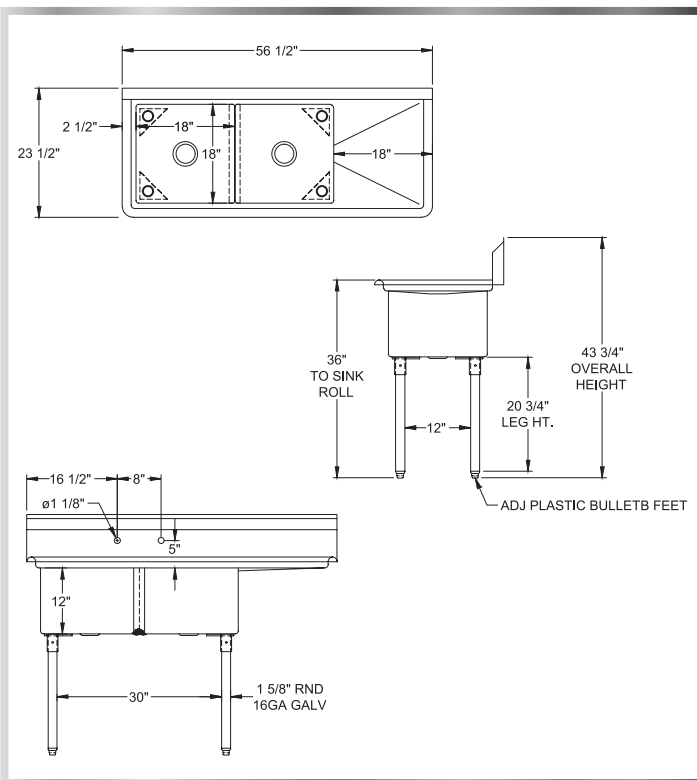

ECONOMY 2-BOWL 1-DRAINBOARD SINK (RIGHT)

SINKS - 2 BOWLS

MATERIALS

- 18 Gauge 304 Stainless Steel; Fabricated
- Galvanized Legs and Gussets
- Plastic Bullet Feet

FEATURES

- 10"H Backsplash with 2" Return to Wall
- 8" On-Center Wall-Mounted Faucet Holes
- 3-1/2" Die-Stamped Drain Opening With Drain Baskets Included
- One Drainboard (Right Side)
- Adjustable Bullet Feet

Include a Faucet, Waste Drain, and More
With Your Order!
(See Pages 85-92)

MODEL NUMBER	BOWL SIZE L X W X H	LENGTH	WIDTH	DRAIN-BOARD SIZE
2SG-162012R18	16" x 20" x 12"	52-1/2"	25-1/2"	18"
2SG-181812R18	18" x 18" x 12"	56-1/2"	23-1/2"	18"
2SG-242414R24	24" x 24" x 14"	74-1/2"	29-1/2"	24"