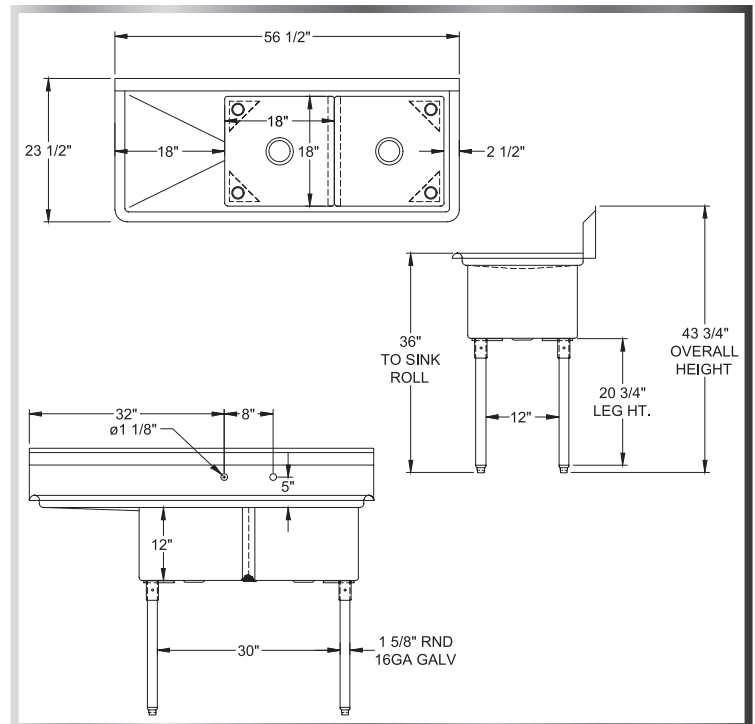

# ECONOMY 2-BOWL 1-DRAINBOARD SINK (LEFT)

SINKS - 2 BOWLS

## MATERIALS

- 18 Gauge 304 Stainless Steel; Fabricated
- Galvanized Legs and Gussets
- Plastic Bullet Feet

## FEATURES

- 10"H Backsplash with 2" Return to Wall
- 8" On-Center Wall-Mounted Faucet Holes
- 3-1/2" Die-Stamped Drain Opening With Drain Baskets Included
- One Drainboard (Left Side)
- Adjustable Bullet Feet

Include a Faucet, Waste Drain, and More With Your Order!  
(See Pages 85-92)

MODEL NUMBER	BOWL SIZE L X W X H	LENGTH	WIDTH	DRAINBOARD SIZE
2SG-162012L18	16" x 20" x 12"	52-1/2"	25-1/2"	18"
2SG-181812L18	18" x 18" x 12"	56-1/2"	23-1/2"	18"
2SG-242414L24	24" x 24" x 14"	74-1/2"	29-1/2"	24"