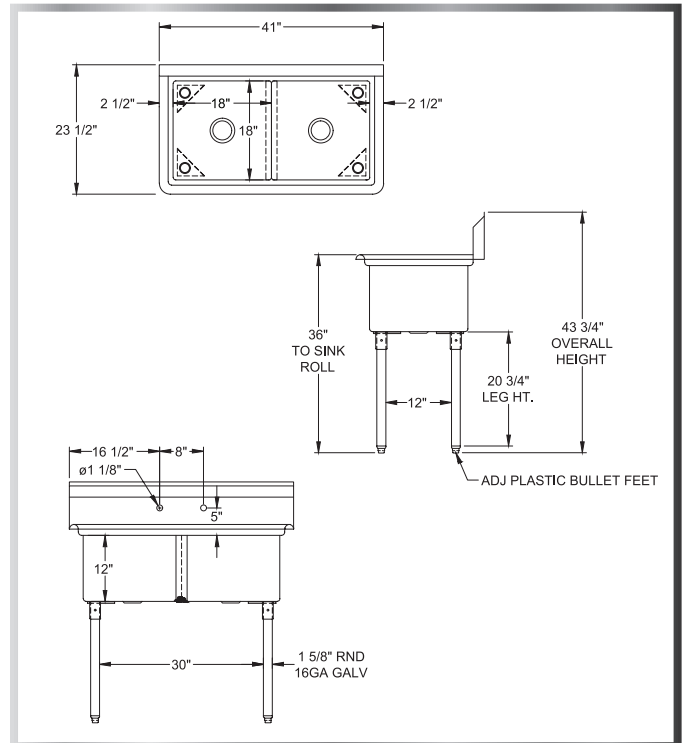

ECONOMY 2-BOWL SINK

SINKS - 2 BOWLS

MATERIALS

- 18 Gauge 304 Stainless Steel; Fabricated
- Galvanized Legs and Gussets
- Plastic Bullet Feet

FEATURES

- 10"H Backsplash with 2" Return to Wall
- 8" On-Center Wall-Mounted Faucet Holes
- 3-1/2" Die-Stamped Drain Opening With Drain Baskets Included
- Adjustable Bullet Feet

Include a Faucet, Waste Drain, and More
With Your Order!
(See Pages 85-92)

MODEL NUMBER	BOWL SIZE L X W X H	LENGTH	WIDTH
2SG-162012	16" x 20" x 12"	37"	25-1/2"
2SG-181812	18" x 18" x 12"	41"	23-1/2"
2SG-242414	24" x 24" x 14"	53"	29-1/2"