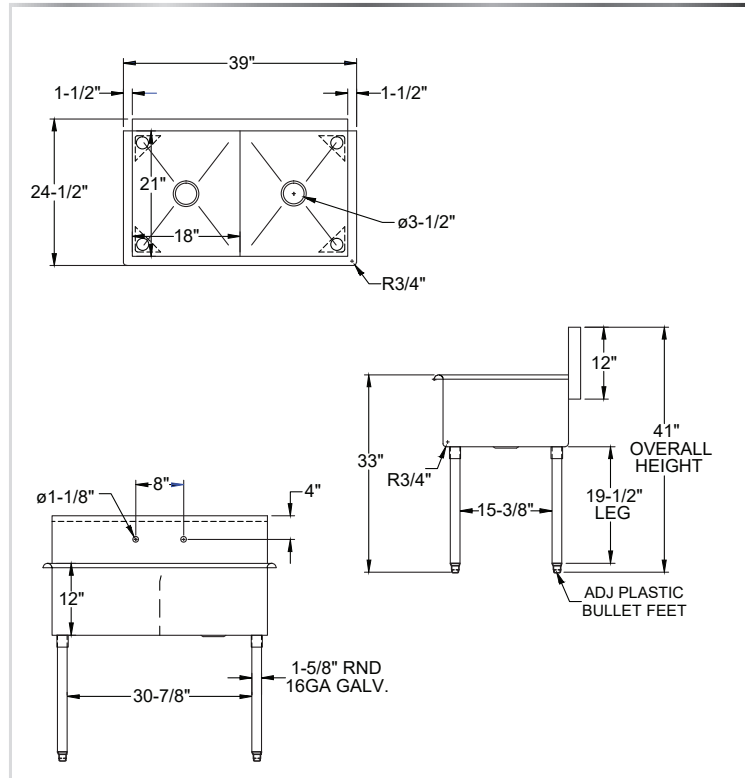

BUDGET 2-BOWL SINK

NON-NSF SINKS - 2 BOWLS

MATERIALS

- 18 Gauge 430 Series Stainless Steel; Fabricated
- Galvanized Legs
- Plastic Bullet Feet

FEATURES

- 8"H Backsplash with 2" Return to Wall
- 8" On-Center Wall-Mounted Faucet Holes
- 3-½" Die-Stamped Drain Opening With Drain Baskets Included
- Adjustable Bullet Feet

Include a Faucet and Detachable Drainboard With Your Order!
(See Pages 84-87)

MODEL NUMBER	BOWL SIZE L X W X H	LENGTH	WIDTH
2BSG-1818	18" x 18" x 12"	39"	21-½"
2BSG-1821	18" x 21" x 12"	39"	24-½"
2BSG-2424	24" x 24" x 12"	51"	27-½"