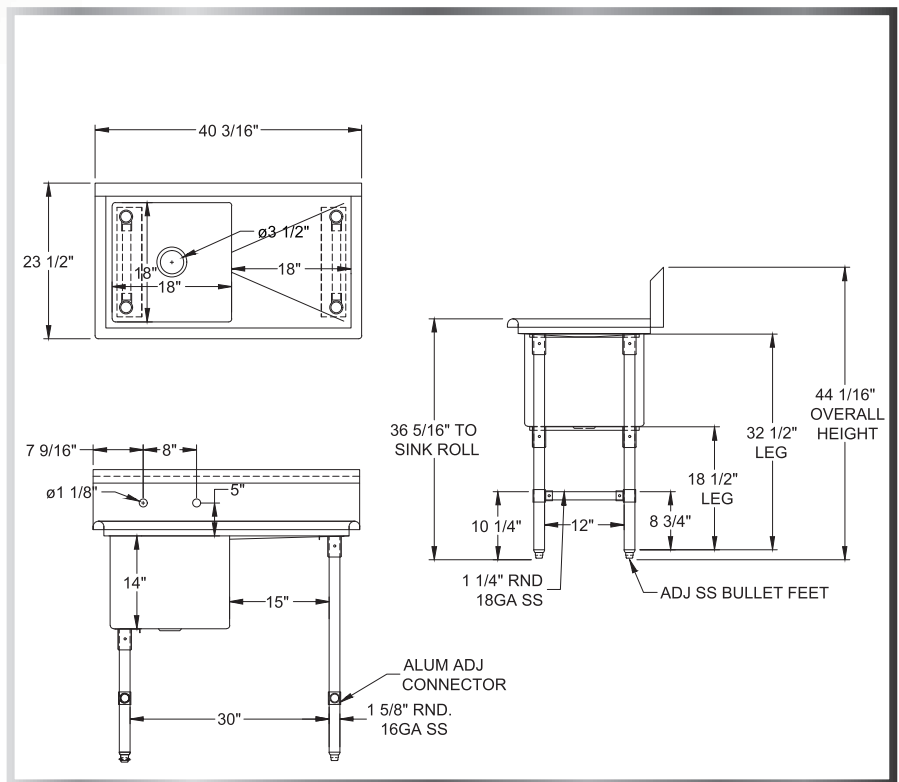

PREMIUM 1-BOWL 1-DRAINBOARD SINK (RIGHT)

SINKS - 1 BOWL

MATERIALS

- 16 Gauge 304 Stainless Steel; Fabricated
- Stainless Steel Legs, Gussets, Cross-Bracing, and Bullet Feet

FEATURES

- 10"H Backsplash with 2" Return to Wall
- 8" On-Center Wall-Mounted Faucet Holes
- 3-1/2" Die-Stamped Drain Opening With Drain Basket Included
- One Drainboard (Right Side)
- Cross-Bracing for Reinforced Support
- Adjustable Bullet Feet

Include a Faucet, Waste Drain, and More With Your Order!
(See Pages 85-92)

MODEL NUMBER	BOWL SIZE L X W X H	LENGTH	WIDTH	DRAINBOARD SIZE
1SS-162014R18	16" x 20" x 14"	38- ³ / ₁₆ "	25- ¹ / ₂ "	18"
1SS-181814R18	18" x 18" x 14"	40- ³ / ₁₆ "	23- ¹ / ₂ "	18"
1SS-182414R18	18" x 24" x 14"	40- ³ / ₁₆ "	29- ¹ / ₂ "	18"
1SS-182414R24	18" x 24" x 14"	46- ³ / ₁₆ "	29- ¹ / ₂ "	24"
1SS-242414R24	24" x 24" x 14"	52- ³ / ₁₆ "	29- ¹ / ₂ "	24"