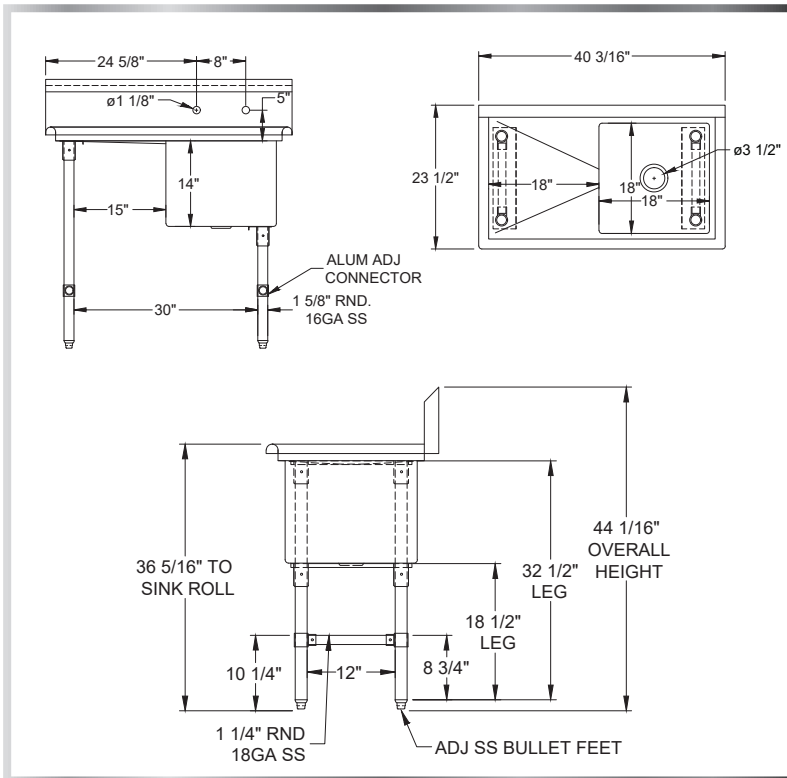

PREMIUM 1-BOWL 1-DRAINBOARD SINK (LEFT)

SINKS - 1 BOWL

MATERIALS

- 16 Gauge 304 Stainless Steel; Fabricated
- Stainless Steel Legs, Gussets, Cross-Bracing, and Bullet Feet

FEATURES

- 10"H Backsplash with 2" Return to Wall
- 8" On-Center Wall-Mounted Faucet Holes
- 3-1/2" Die-Stamped Drain Opening With Drain Basket Included
- One Drainboard (Left Side)
- Cross-Bracing for Reinforced Support
- Adjustable Bullet Feet

Include a Faucet, Waste Drain, and More With Your Order!
(See Pages 85-92)

MODEL NUMBER	BOWL SIZE L X W X H	LENGTH	WIDTH	DRAIN-BOARD SIZE
1SS-162014L18	16" x 20" x 14"	38-3/16"	25-1/2"	18"
1SS-181814L18	18" x 18" x 14"	40-3/16"	23-1/2"	18"
1SS-182414L18	18" x 24" x 14"	40-3/16"	29-1/2"	18"
1SS-182414L24	18" x 24" x 14"	46-3/16"	29-1/2"	24"
1SS-242414L24	24" x 24" x 14"	52-3/16"	29-1/2"	24"