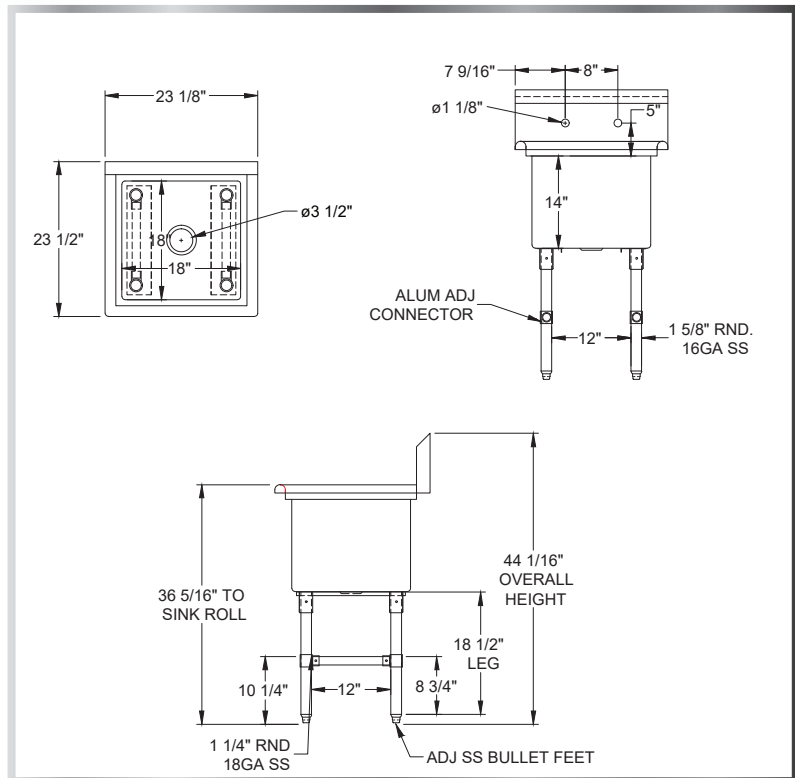

PREMIUM 1-BOWL SINK

SINKS - 1 BOWL

MATERIALS

- 16 Gauge 304 Stainless Steel; Fabricated
- Stainless Steel Legs, Gussets, Cross-Bracing, and Bullet Feet

FEATURES

- 10"H Backsplash with 2" Return to Wall
- 8" On-Center Wall-Mounted Faucet Holes
- 3-1/2" Die-Stamped Drain Opening With Drain Basket Included
- Cross-Bracing for Reinforced Support
- Adjustable Bullet Feet

Include a Faucet, Waste Drain, and More With Your Order!
(See Pages 85-92)

MODEL NUMBER	BOWL SIZE L X W X H	LENGTH	WIDTH
1SS-162014	16" x 20" x 14"	21-1/8"	25-1/2"
1SS-181814	18" x 18" x 14"	23-1/8"	23-1/2"
1SS-182414	18" x 24" x 14"	23-1/8"	29-1/2"
1SS-242414	24" x 24" x 14"	29-1/8"	29-1/2"