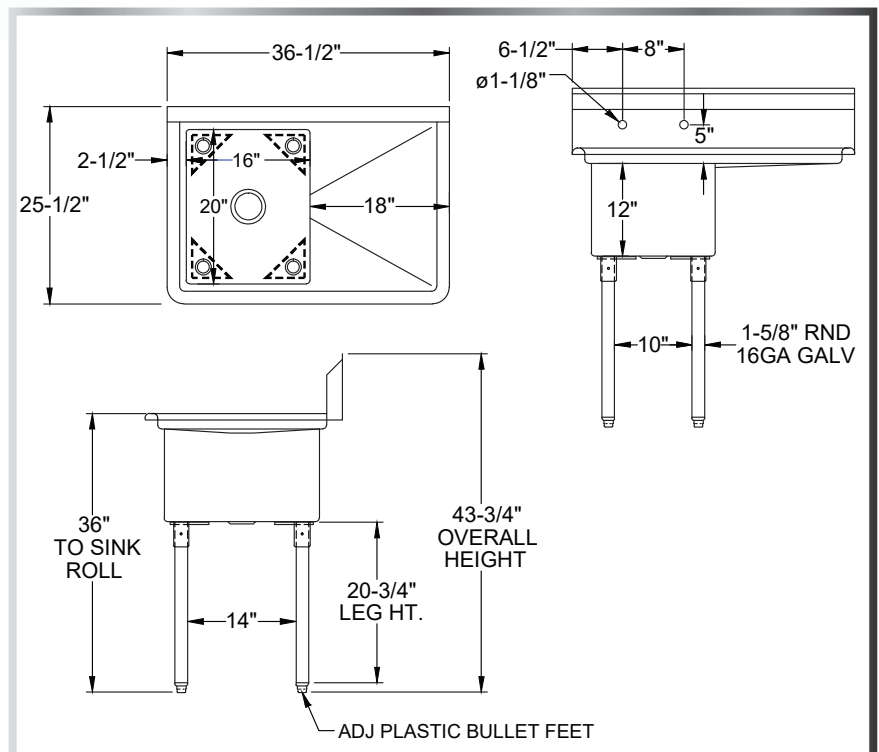

# ECONOMY 1-BOWL 1-DRAINBOARD SINK (RIGHT)

SINKS - 1 BOWL

## MATERIALS

- 18 Gauge 304 Stainless Steel; Fabricated
- Galvanized Legs and Gussets
- Plastic Bullet Feet

## FEATURES

- 10"H Backsplash with 2" Return to Wall
- 8" On-Center Wall-Mounted Faucet Holes
- 3-½" Die-Stamped Drain Opening With Drain Basket Included
- One Drainboard (Right Side)
- Adjustable Bullet Feet

Include a Faucet, Waste Drain, and More With Your Order!  
(See Pages 85-92)

MODEL NUMBER	BOWL SIZE L X W X H	LENGTH	WIDTH	DRAIN-BOARD SIZE
1SG-162012R18	16" x 20" x 12"	36-½"	25-½"	18"
1SG-181812R18	18" x 18" x 12"	38-½"	23-½"	18"
1SG-182414R24	18" x 24" x 14"	44-½"	29-½"	24"
1SG-242414R24	24" x 24" x 14"	50-½"	29-½"	24"