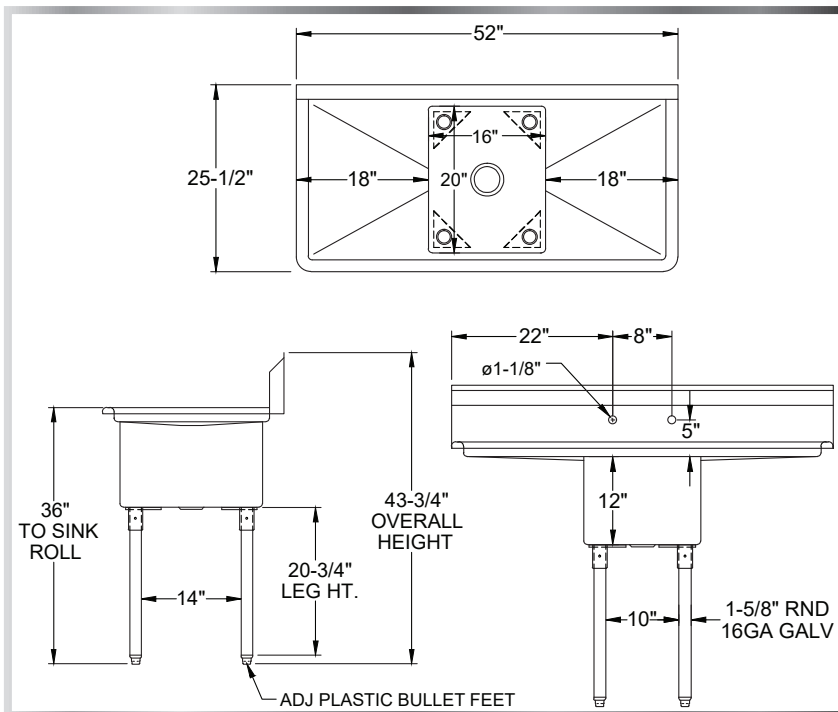

ECONOMY 1-BOWL 2-DRAINBOARD SINK

SINKS - 1 BOWL

MATERIALS

- 18 Gauge 304 Stainless Steel; Fabricated
- Galvanized Legs and Gussets
- Plastic Bullet Feet

FEATURES

- 10"H Backsplash with 2" Return to Wall
- 8" On-Center Wall-Mounted Faucet Holes
- 3-1/2" Die-Stamped Drain Opening With Drain Basket Included
- Two Drainboard (1 on Each Side)
- Adjustable Bullet Feet

Include a Faucet, Waste Drain, and More With Your Order!
(See Pages 85-92)

MODEL NUMBER	BOWL SIZE L X W X H	LENGTH	WIDTH	DRAIN-BOARD SIZE
1SG-162012LR18	16" x 20" x 12"	52"	25-1/2"	18"
1SG-181812LR18	18" x 18" x 12"	54"	23-1/2"	18"
1SG-182414LR24	18" x 24" x 14"	66"	29-1/2"	24"
1SG-242414LR24	24" x 24" x 14"	72"	29-1/2"	24"