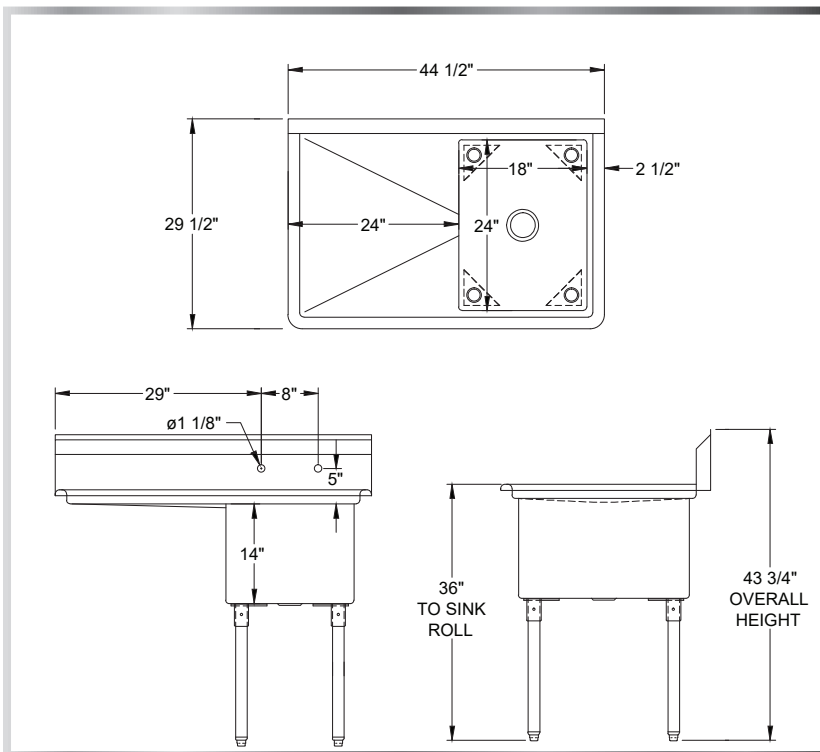

# ECONOMY 1-BOWL 1-DRAINBOARD SINK (LEFT)

SINKS - 1 BOWL

## MATERIALS

- 18 Gauge 304 Stainless Steel; Fabricated
- Galvanized Legs and Gussets
- Plastic Bullet Feet

## FEATURES

- 10"H Backsplash with 2" Return to Wall
- 8" On-Center Wall-Mounted Faucet Holes
- 3-1/2" Die-Stamped Drain Opening With Drain Basket Included
- One Drainboard (Left Side)
- Adjustable Bullet Feet

Include a Faucet, Waste Drain, and More With Your Order!  
(See Pages 85-92)

MODEL NUMBER	BOWL SIZE L X W X H	LENGTH	WIDTH	DRAIN-BOARD SIZE
1SG-162012L18	16" x 20" x 12"	36-1/2"	25-1/2"	18"
1SG-181812L18	18" x 18" x 12"	38-1/2"	23-1/2"	18"
1SG-182414L24	18" x 24" x 14"	44-1/2"	29-1/2"	24"
1SG-242414L24	24" x 24" x 14"	50-1/2"	29-1/2"	24"