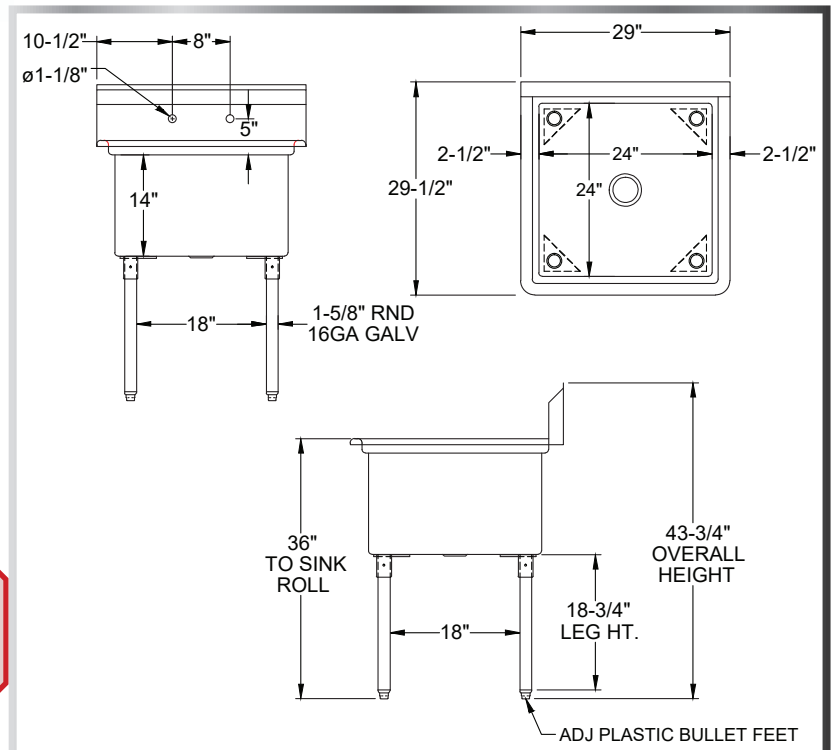

## MATERIALS

- 18 Gauge 304 Stainless Steel; Fabricated
- Galvanized Legs and Gussets
- Plastic Bullet Feet

## FEATURES

- 10"H Backsplash with 2" Return to Wall
- 8" On-Center Wall-Mounted Faucet Holes
- 3-1/2" Die-Stamped Drain Opening With Drain Basket Included
- Adjustable Bullet Feet

Include a Faucet, Waste Drain, and More With Your Order!  
(See Pages 85-92)

MODEL NUMBER	BOWL SIZE L X W X H	LENGTH	WIDTH
1SG-162012	16" x 20" x 12"	21"	25-1/2"
1SG-181812	18" x 18" x 12"	23"	23-1/2"
1SG-182414	18" x 24" x 14"	23"	29-1/2"
1SG-202012	20" x 20" x 12"	25"	25-1/2"
1SG-242414	24" x 24" x 14"	29"	29-1/2"