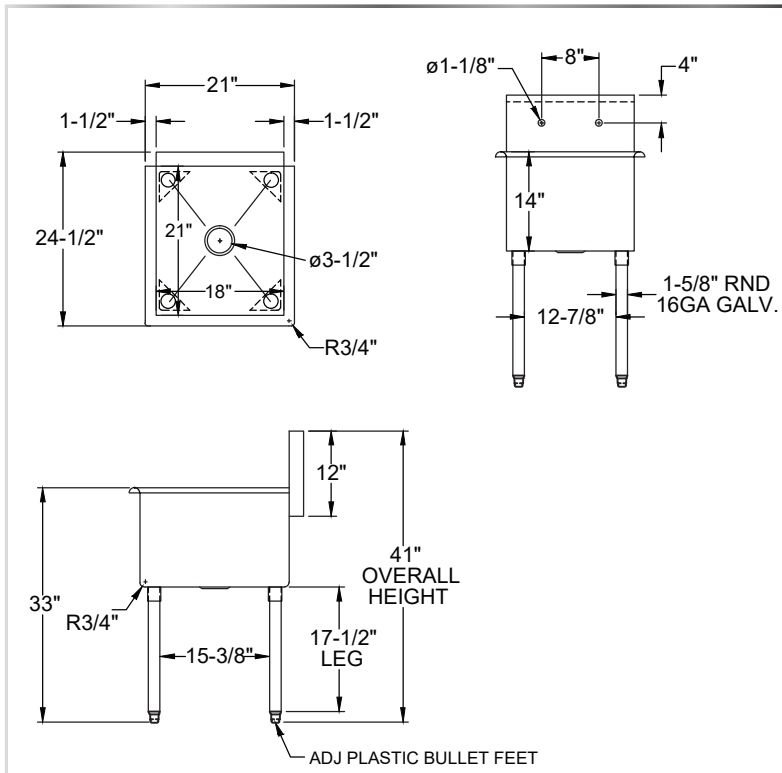

BUDGET 1-BOWL SINK

NON-NSF SINKS - 1 BOWL

MATERIALS

- 18 Gauge 430 Series Stainless Steel; Fabricated
- Galvanized Legs
- Plastic Bullet Feet

FEATURES

- 8"H Backsplash with 2" Return to Wall
- 8" On-Center Wall-Mounted Faucet Holes
- 3-1/2" Die-Stamped Drain Opening With Drain Basket Included
- Adjustable Bullet Feet

Include a Faucet and Detachable
Drainboard With Your Order!
(See Pages 84-87)

MODEL NUMBER	BOWL SIZE L X W X H	LENGTH	WIDTH
1BSG-1818	18" x 18" x 14"	21"	21-1/2"
1BSG-1821	18" x 21" x 14"	21"	24-1/2"
1BSG-2424	24" x 24" x 14"	27"	27-1/2"